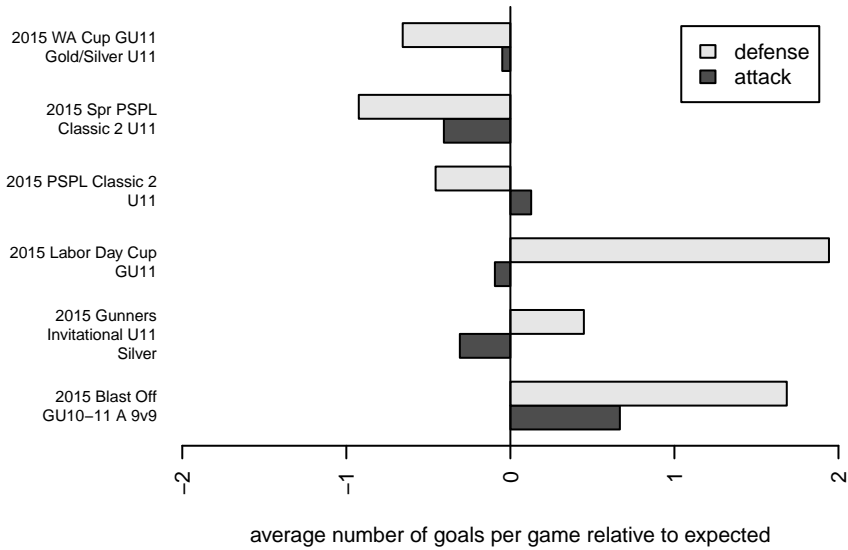

Venues played:
 2015 Gunners Invitational U11 Silver
 2015 Blast Off GU10-11 A 9v9
 2015 Labor Day Cup GU11
 2015 PSPL Classic 2 U11
 2015 Spr PSPL Classic 2 U11
 2015 WA Cup GU11 Gold/Silver U11

RSA Elite Ramirez G04
 Dots are actual minus expected GF (blue circles) and GA (red triangles).
 Blue line is smoothed change in attack strength. Red is smoothed change in defense strength.

**attack and defense variance (black dot)
relative to other teams
and top 10 in region**

**attack and defense rating
relative to others at age
and all opponents in last 13 months**

Performance relative to 13 month average