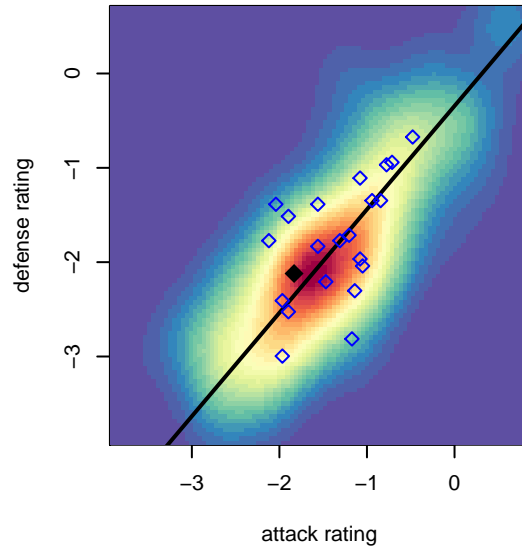

Venues played:
 2015 Gunners Invitational U11 Silver
 2015 Blast Off GU10-11 A 9v9
 2015 Labor Day Cup GU11
 2015 PSPL Classic 2 U11
 2015 Spr PSPL Classic 2 U11
 2015 WA Cup GU11 Gold/Silver U11

RSA Elite Ramirez G04
 Dots are actual minus expected GF (blue circles) and GA (red triangles).
 Blue line is smoothed change in attack strength. Red is smoothed change in defense strength.

**attack and defense variance (black dot)
relative to other teams
and top 10 in region**

**attack and defense rating
relative to others at age
and all opponents in last 13 months**

Performance relative to 13 month average