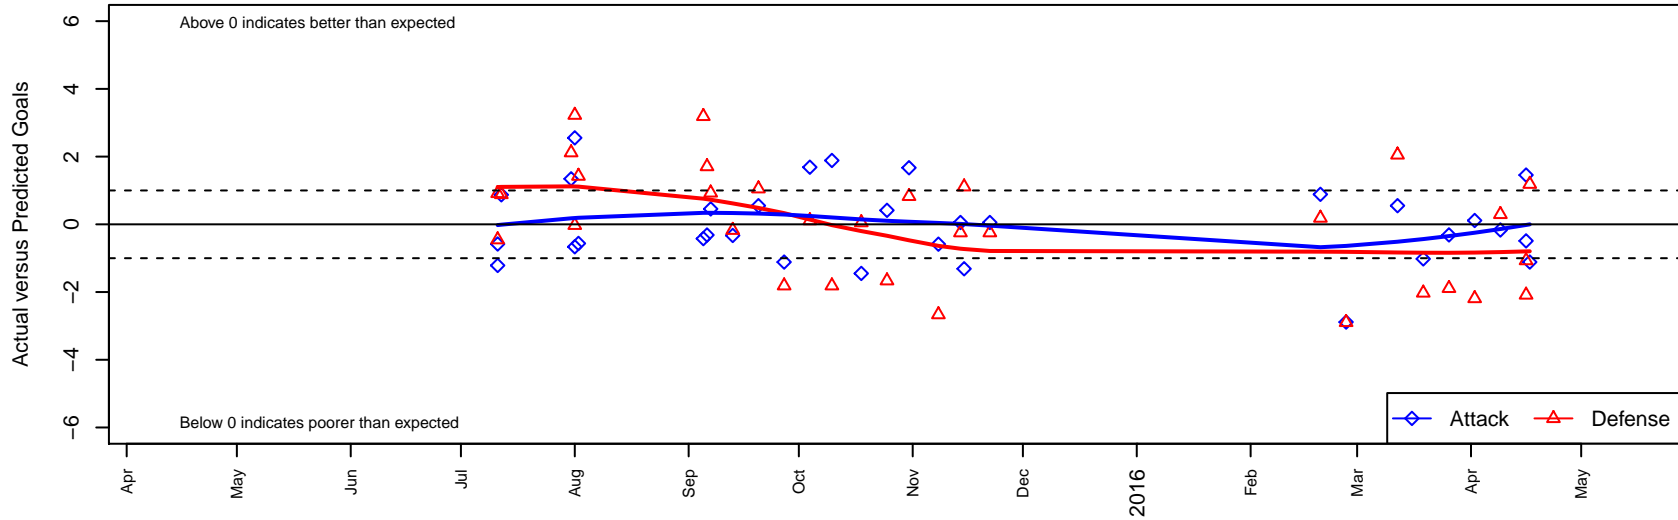

RSA Elite Ramirez G04

Rainier Soccer Alliance
 Puyallup, WA
 G04 total strength=233
 attack=0.16 defense=0.12
 fall league = PSPL Classic 2 U11
 spr league = Spr PSPL Classic 2 U11

alt names used:
 RSA Elite GU11 RAMIREZ
 RSA ELITE GU11 RAMIREZ
 RSA Elite GU11 Ramirez
 RSA Elite GU11 Ramirez
 RSA Elite GU11 Ramirez
 RAINIER SA RSA ELITE GU11 RAMIREZ (WA

Venues played:
 2015 Gunners Invitational U11 Silver
 2015 Blast Off GU10-11 A 9v9
 2015 Labor Day Cup GU11
 2015 PSPL Classic 2 U11
 2015 Spr PSPL Classic 2 U11
 2015 WA Cup GU11 Gold/Silver U11

RSA Elite Ramirez G04
 Dots are actual minus expected GF (blue circles) and GA (red triangles).
 Blue line is smoothed change in attack strength. Red is smoothed change in defense strength.

**attack and defense variance (black dot)
relative to other teams
and top 10 in region**

**attack and defense rating
relative to others at age
and all opponents in last 13 months**

Performance relative to 13 month average