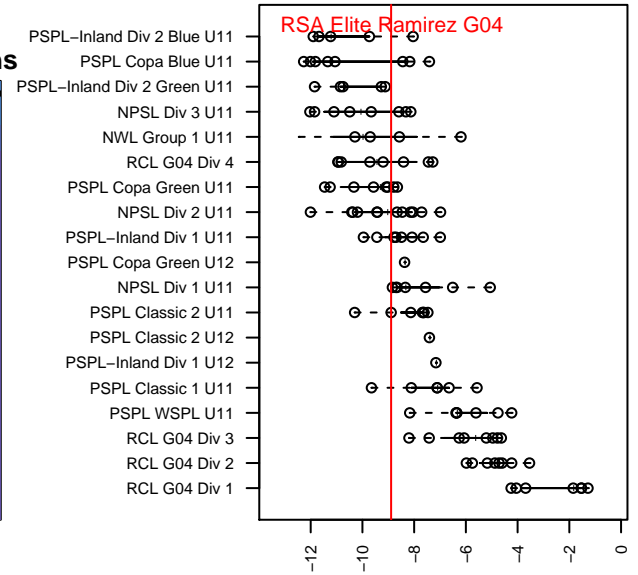

Venues played:
 2015 Gunners Invitational U11 Silver
 2015 Blast Off GU10-11 A 9v9
 2015 Labor Day Cup GU11
 2015 PSPL Classic 2 U11
 2015 Spr PSPL Classic 2 U11
 2015 WA Cup GU11 Gold/Silver U11

RSA Elite Ramirez G04
 Dots are actual minus expected GF (blue circles) and GA (red triangles).
 Blue line is smoothed change in attack strength. Red is smoothed change in defense strength.

**attack and defense variance (black dot)
relative to other teams
and top 10 in region**

**attack and defense rating
relative to others at age
and all opponents in last 13 months**

Performance relative to 13 month average