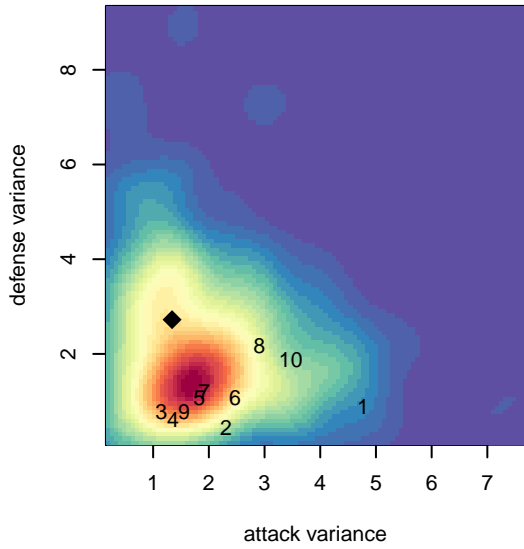

RSA Elite Ramirez G04

Rainier Soccer Alliance
 Puyallup, WA
 G04 total strength=233
 attack=0.16 defense=0.12
 fall league = PSPL Classic 2 U11
 spr league = Spr PSPL Classic 2 U11

alt names used:
 RSA Elite GU11 RAMIREZ
 RSA ELITE GU11 RAMIREZ
 RSA Elite GU11 Ramirez
 RSA Elite GU11 Ramirez
 RSA Elite GU11 Ramirez
 RAINIER SA RSA ELITE GU11 RAMIREZ (WA

Venues played:
 2015 Gunners Invitational U11 Silver
 2015 Blast Off GU10-11 A 9v9
 2015 Labor Day Cup GU11
 2015 PSPL Classic 2 U11
 2015 Spr PSPL Classic 2 U11
 2015 WA Cup GU11 Gold/Silver U11

RSA Elite Ramirez G04
 Dots are actual minus expected GF (blue circles) and GA (red triangles).
 Blue line is smoothed change in attack strength. Red is smoothed change in defense strength.

**attack and defense variance (black dot)
relative to other teams
and top 10 in region**

**attack and defense rating
relative to others at age
and all opponents in last 13 months**

Performance relative to 13 month average