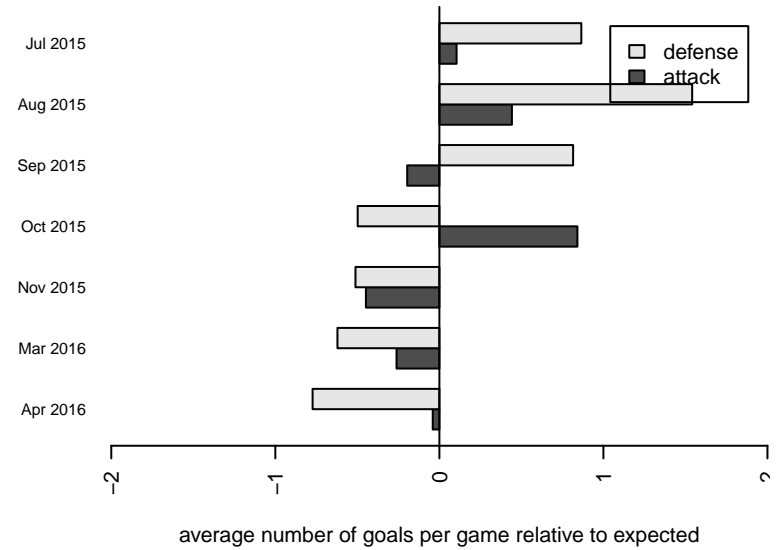

Performance relative to 13 month average